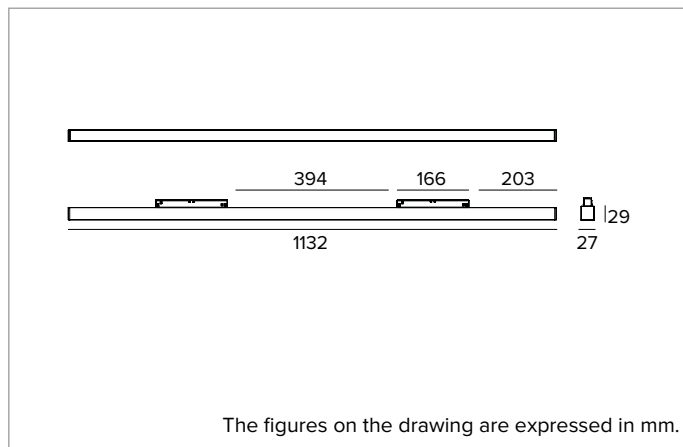

1T6627EL | FORTYEIGHT Logico 30

Low voltage linear LED fixture for track installation

		3000K	H(m)	D(m)	E _{max} (lx)
		Ra90		104°	
Fixture Power	26W	1	2.55	710	
Source Flux	3000lm	2	5.09	177	
Fixture Flux	1868lm	3	7.64	79	
Efficacy	72lm/W	4	10.19	44	
TS1075	I _{max} =237cd/klm	I _{max}	710cd	5	12.74
				28	

Colour and finish: Plaster white

Dimensions: L=1132mm

Weight: 0.78Kg

Version: ON-OFF

Degree of protection: IP20

ELECTRICAL CHARACTERISTICS

Electronic ON-OFF power supply for track.

Fixture Power: 26W